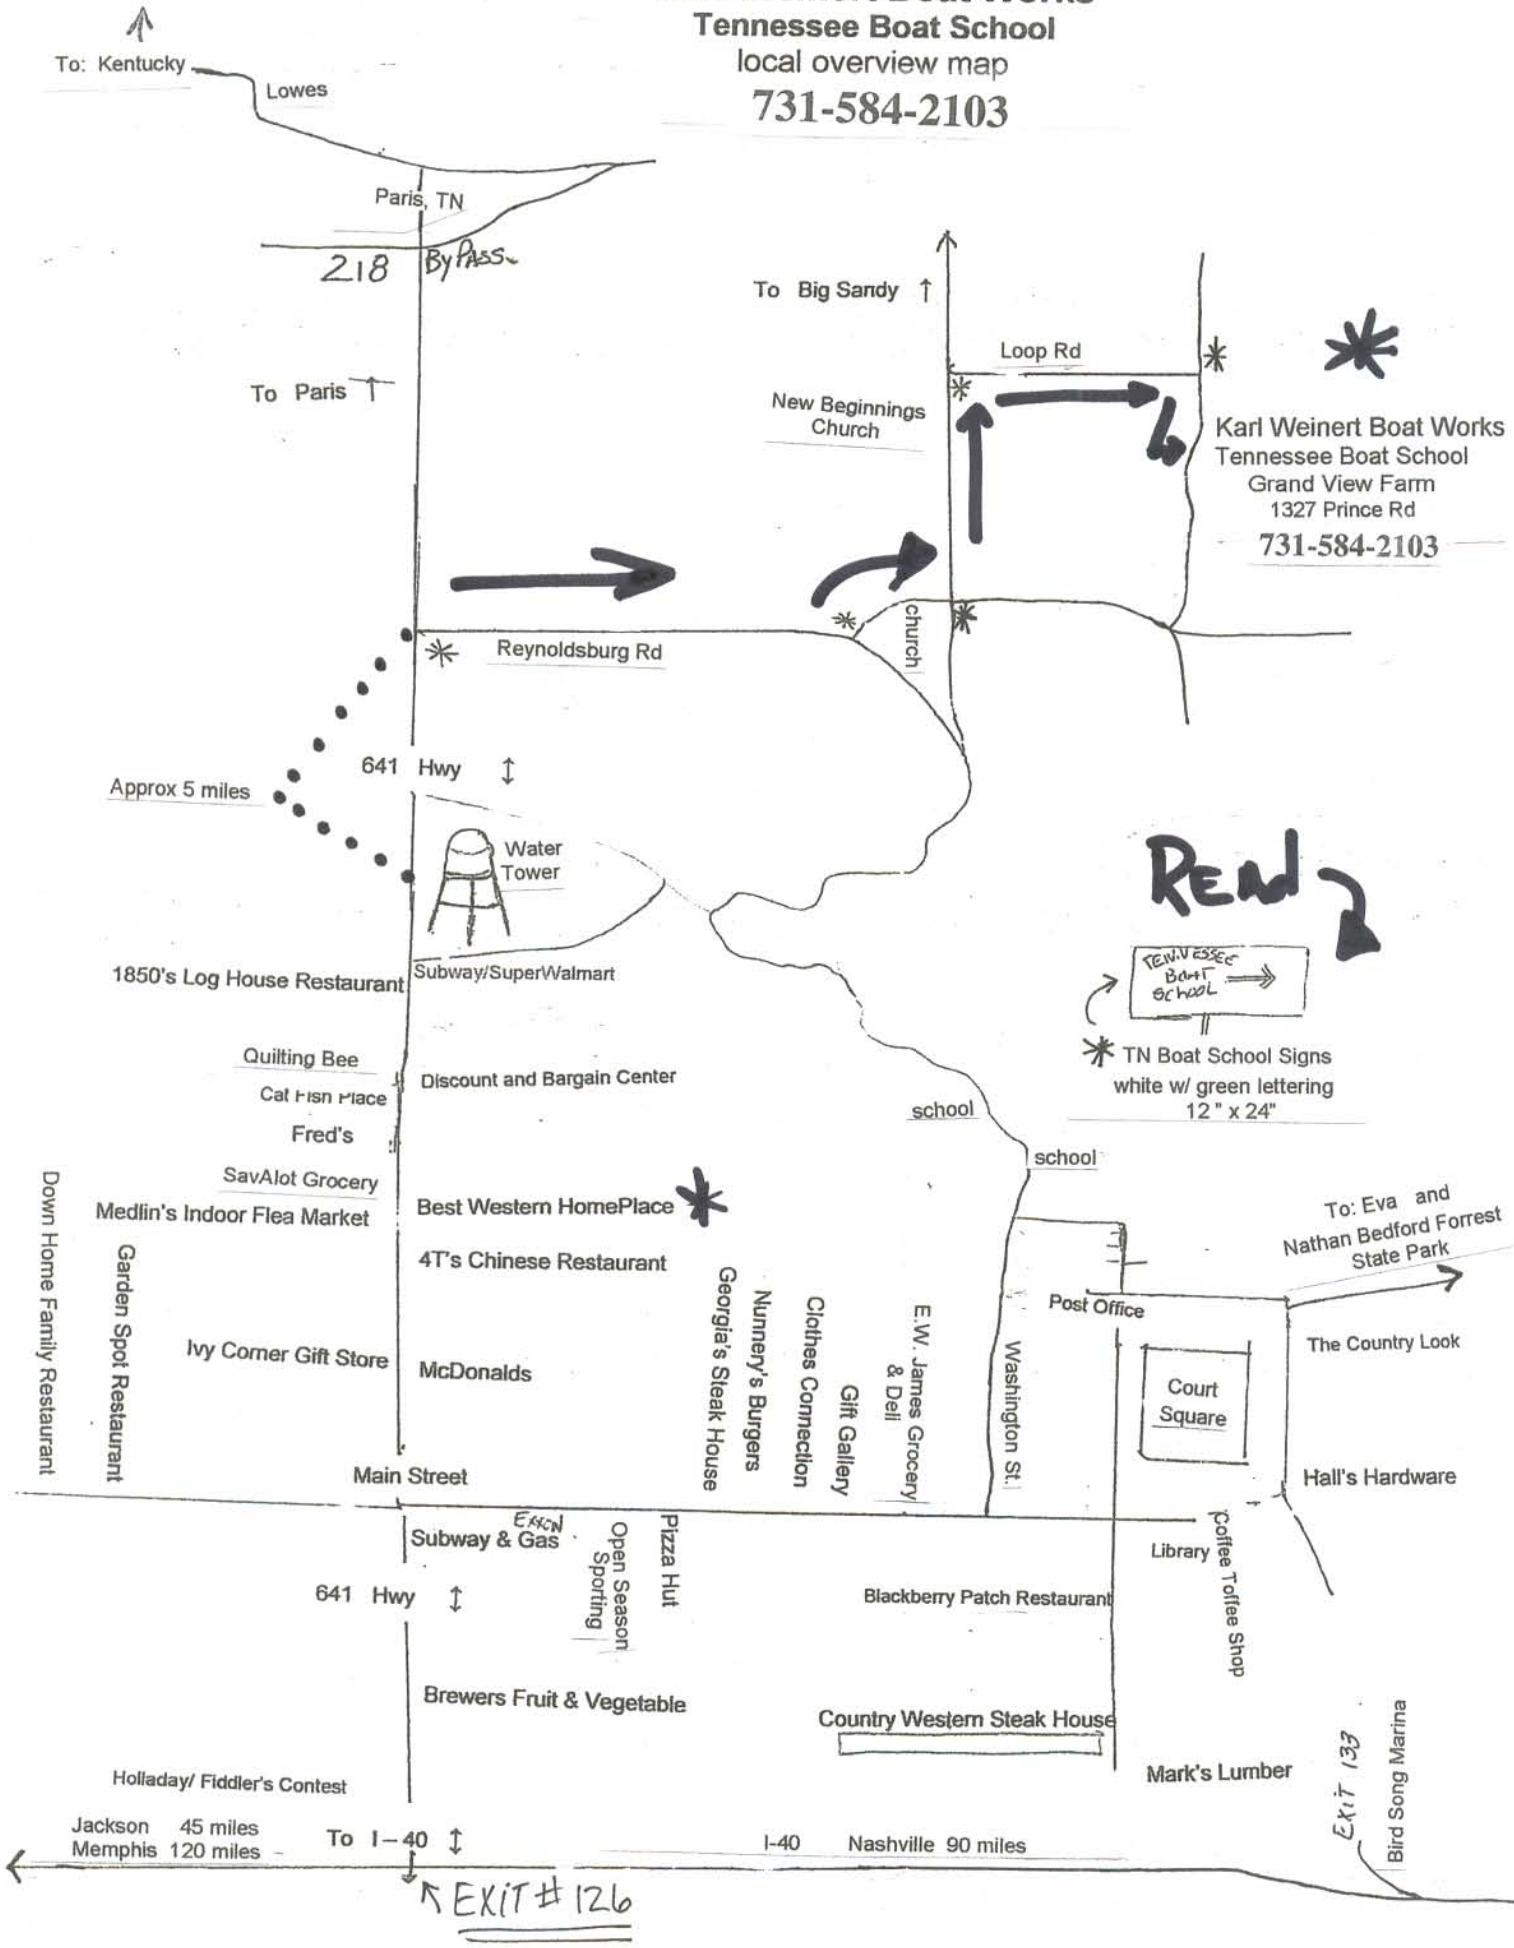

Karl Weinert Boat Works
Tennessee Boat School
local overview map
731-584-2103

Karl Weinert Boat Works
Tennessee Boat School
Grand View Farm
1327 Prince Rd
731-584-2103

RENT →
TENNESSEE
BOAT
SCHOOL →

* TN Boat School Signs
white w/ green lettering
12" x 24"

EXIT # 126

EXIT 133
Bird Song Marina

Jackson 45 miles
Memphis 120 miles
To I-40 ↓
I-40 Nashville 90 miles

Holladay/ Fiddler's Contest

641 Hwy ↓

Subway & Gas
Open Season Sporting
Pizza Hut
Brewer's Fruit & Vegetable

Country Western Steak House

Mark's Lumber

Blackberry Patch Restaurant

Library
Coffee Toffee Shop

Post Office
Washington St.

The Country Look
Hall's Hardware

E.W. James Grocery & Deli

Gift Gallery
Clothes Connection
Nurnery's Burgers
Georgia's Steak House

McDonalds

Ivy Corner Gift Store

Down Home Family Restaurant
Garden Spot Restaurant
Medlin's Indoor Flea Market
SavA lot Grocery
Fred's
Cat Fish Place
Quilting Bee

Discount and Bargain Center

Subway/SuperWalmart

Approx 5 miles
641 Hwy ↓

Reynoldsburg Rd

church

New Beginnings Church

Loop Rd

Paris, TN

To Paris ↑

To: Kentucky ↑

Lowes

218 Bypass